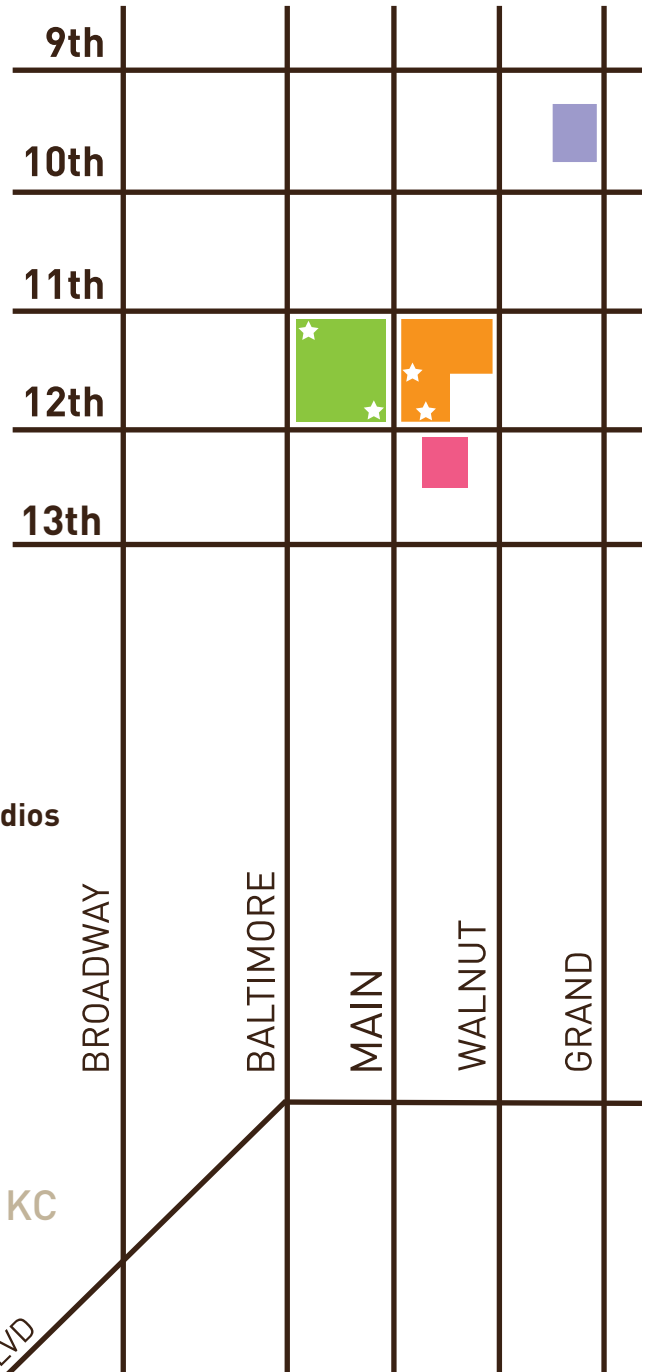

# SITE MAP

- CSF Offices** / 1000 W 25th
  
- la Esquina** (Exhibition/Performance Space)  
1000 W 25th
  
- Paragraph Gallery** (ExhibitionSpace) / 23 E 12th  
**Project Space** (ExhibitionSpace) / 21 E 12th
  
- City Center Square Visual & Performing Artist Studios**  
1100 Main / 5th Floor
  
- pARTnership place Visual Artist Studios**  
906 Grand / 13th Floor
  
- Town Pavilion Visual Artist Studios**  
1100 Walnut / 6th floor

\*Entrances are marked with a .

## DOWNTOWN BUSINESS DISTRICT

## WESTSIDE KC